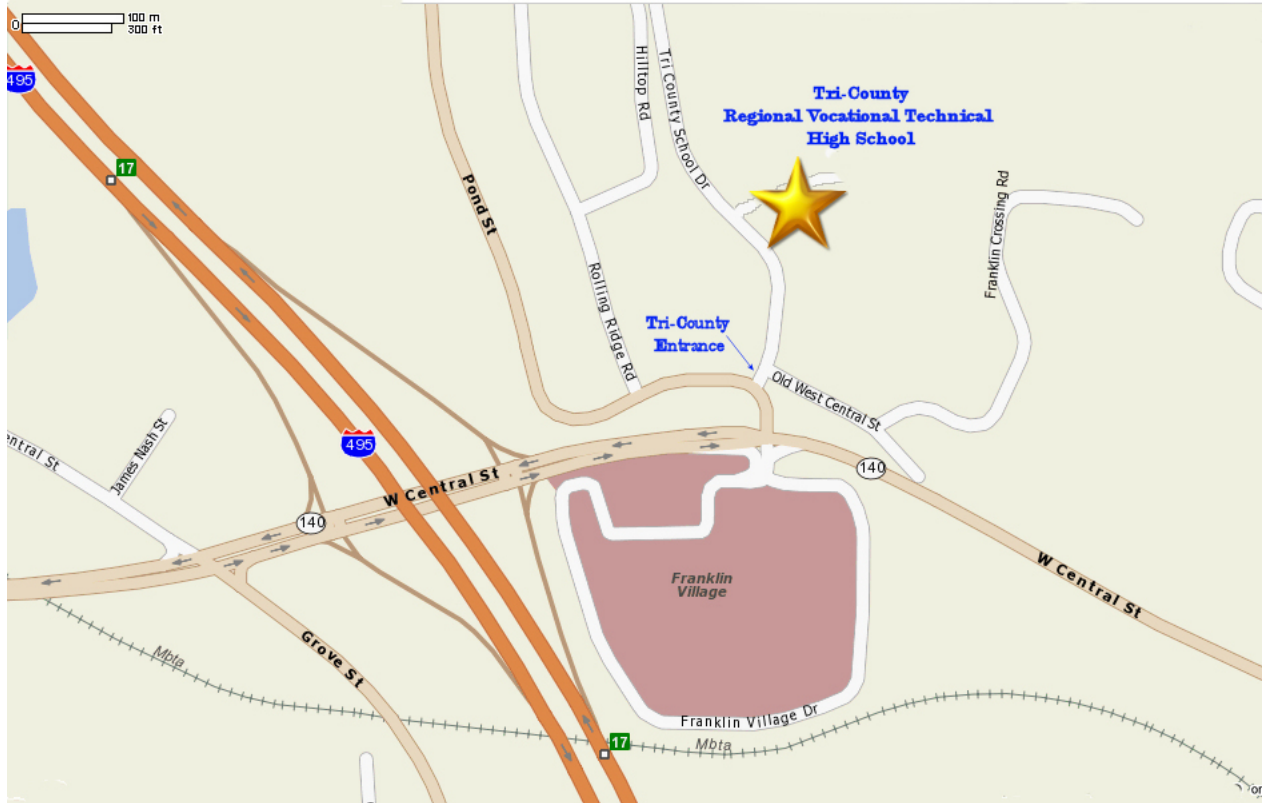

# Directions

## Tri-County Regional Vocational High School 147 Pond St., Franklin, MA 02038

**NOTE:** GPS Users your GPS system will most likely take you to the back gate of the high school. If this happens drive towards rte 140 and enter at the main entrance to the school on your left just before the intersection of Pond St. and Rte. 140 as seen on the map below.

Traveling south on 495

Exit 17 – Route 140: bear left as you approach the end of the ramp and take a left at the lights onto Rte 140 south. Cross over 495 and travel through the next set of lights, staying to the left side of the road. When you reach the next set of lights (in front of the Franklin Village Shopping Center entrance), turn left onto Pond Street. The entrance to Tri-County School Drive will be your first right off Pond Street, almost immediately.

Traveling north on 495

Exit 17 – Rte 140: bear right as you approach the end of the ramp. As you merge onto Rte 140 south, move immediately to the left hand lane. When you reach the next set of lights (in front of the Franklin Village Shopping Center entrance), turn left onto Pond Street. The entrance to Tri-County School Drive will be your first right off Pond Street, almost immediately.